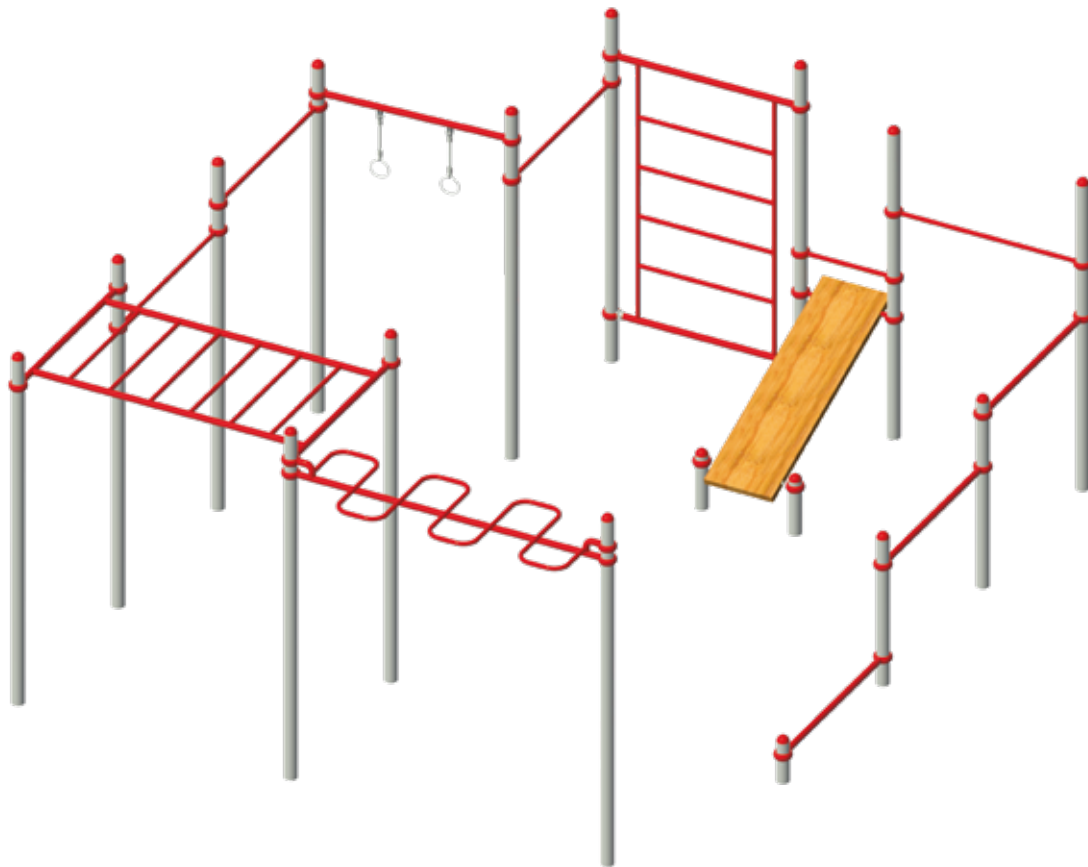

WKOUT104COMB

8,27x2,44x2,64m

12,34x5,78m

INOX. 224kg
ISO. 309kg

URBABIL

Conjunto WORKOUT-105

WKOUT105COMB

4,88x5,96x2,64m